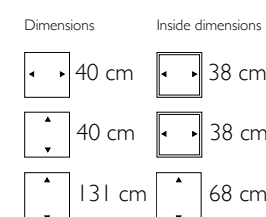

131301 Structure
131702 High Shine
132103 Matt

Seperat Rim Promo