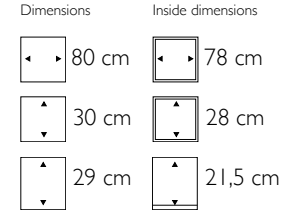

119501 Structure
119502 High Shine
119503 Matt

Promo