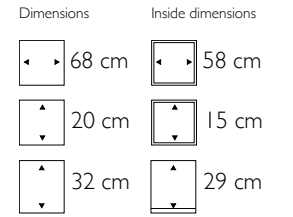

Amsterdam Plus

241601 Structure
241702 High Shine
241803 Matt

Rotterdam

242201 Structure
242302 High Shine
242403 Matt

Alkmaar Plus

242601 Structure
242702 High Shine
242803 Matt

Rome

171001 Structure
171202 High Shine
171403 Matt