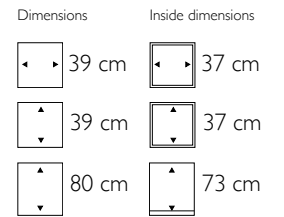

132901 Structure
133002 High Shine
133103 Matt