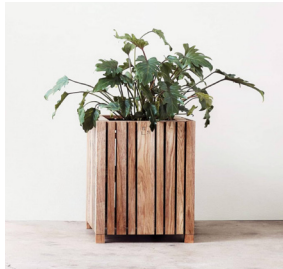

MODULARITY

Endless possibilities

SQUARELY COPENHAGEN creates endless possibilities featuring streamlined, natural and beautiful design combined with a unique self-watering technology. The modular planters, which can be combined, contain two modules; one for plants and one for water – both indoors and outdoors.

GrowON

W22 x H24 x D22 cm
Oiled or untreated oak and ash

StandON |for GrowON

W27 x H37 x D25 cm
Oiled oak or ash

GrowWIDE

W60 x H24 x D22 cm
Oiled or untreated oak and ash

StandWIDE |for GrowWIDE

W60 x H37 x D27 cm
Oiled oak or ash

GrowSMALL

W15 x H24 x D15 cm
Oiled or untreated oak and ash

GrowMORE

W35 x H45 x D35 cm
Oiled or untreated oak and ash

GrowBIG

W45 x H52 x D45 cm
Oiled oak or ash

GrowLARGE

W90 x H52 x D45 cm
Oiled oak or ash