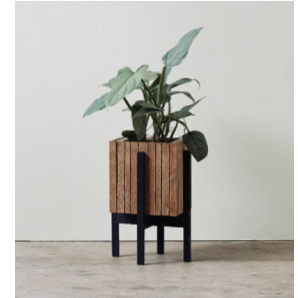

MODULARITY

Endless possibilities

SQUARELY COPENHAGEN creates endless possibilities featuring streamlined, natural and beautiful design combined with a unique self-watering technology. The modular planters, which can be combined, contain two modules; one for plants and one for water – both indoors and outdoors.

GrowON

W22 x H24 x D22 cm
Oiled or untreated oak and ash

StandON |for GrowON

W27 x H37 x D25 cm
Oiled oak or ash

GrowWIDE

W60 x H24 x D22 cm
Oiled or untreated oak and ash

StandWIDE |for GrowWIDE

W60 x H37 x D27 cm
Oiled oak or ash

GrowSMALL

W15 x H24 x D15 cm
Oiled or untreated oak and ash

GrowMORE

W35 x H45 x D35 cm
Oiled or untreated oak and ash

GrowBIG

W45 x H52 x D45 cm
Oiled oak or ash

GrowLARGE

W90 x H52 x D45 cm
Oiled oak or ash