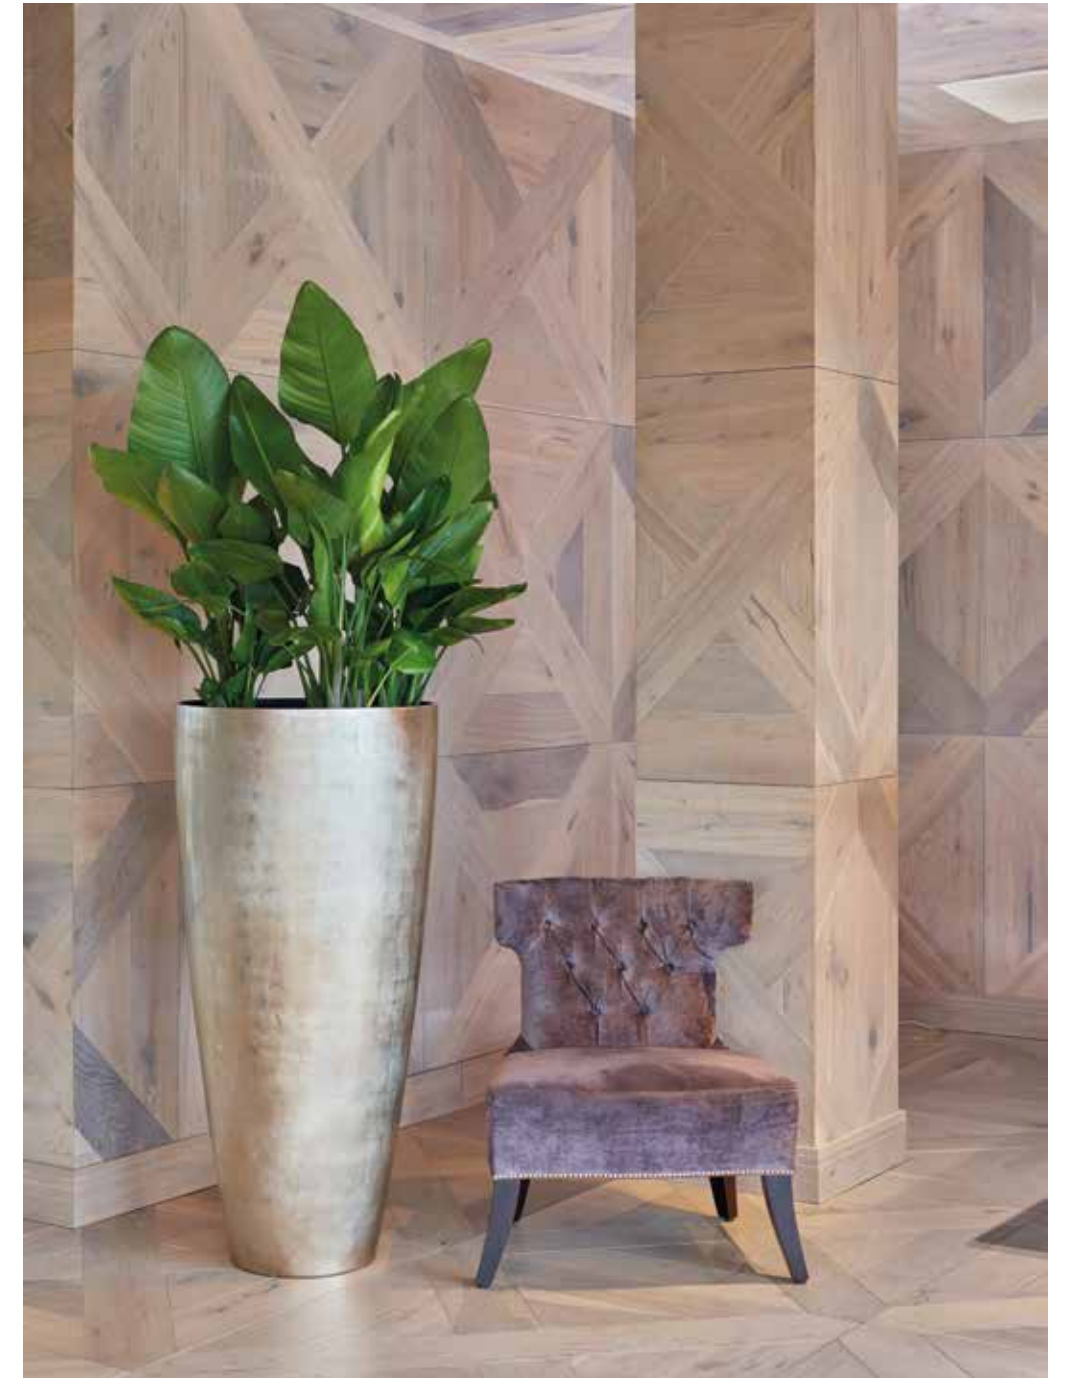

stripes

Wall Planter ø40x40 Ember | Wall Planter ø40x40 White Washed

Palawan Round Bowl 50x40 Brushed Stainless Steel

Vita Oval Small 75x26,5x26,5 Bronze

Vita Vase Large ø57x120 Light Gold

Roca Vase ø50x90 Antique Gold