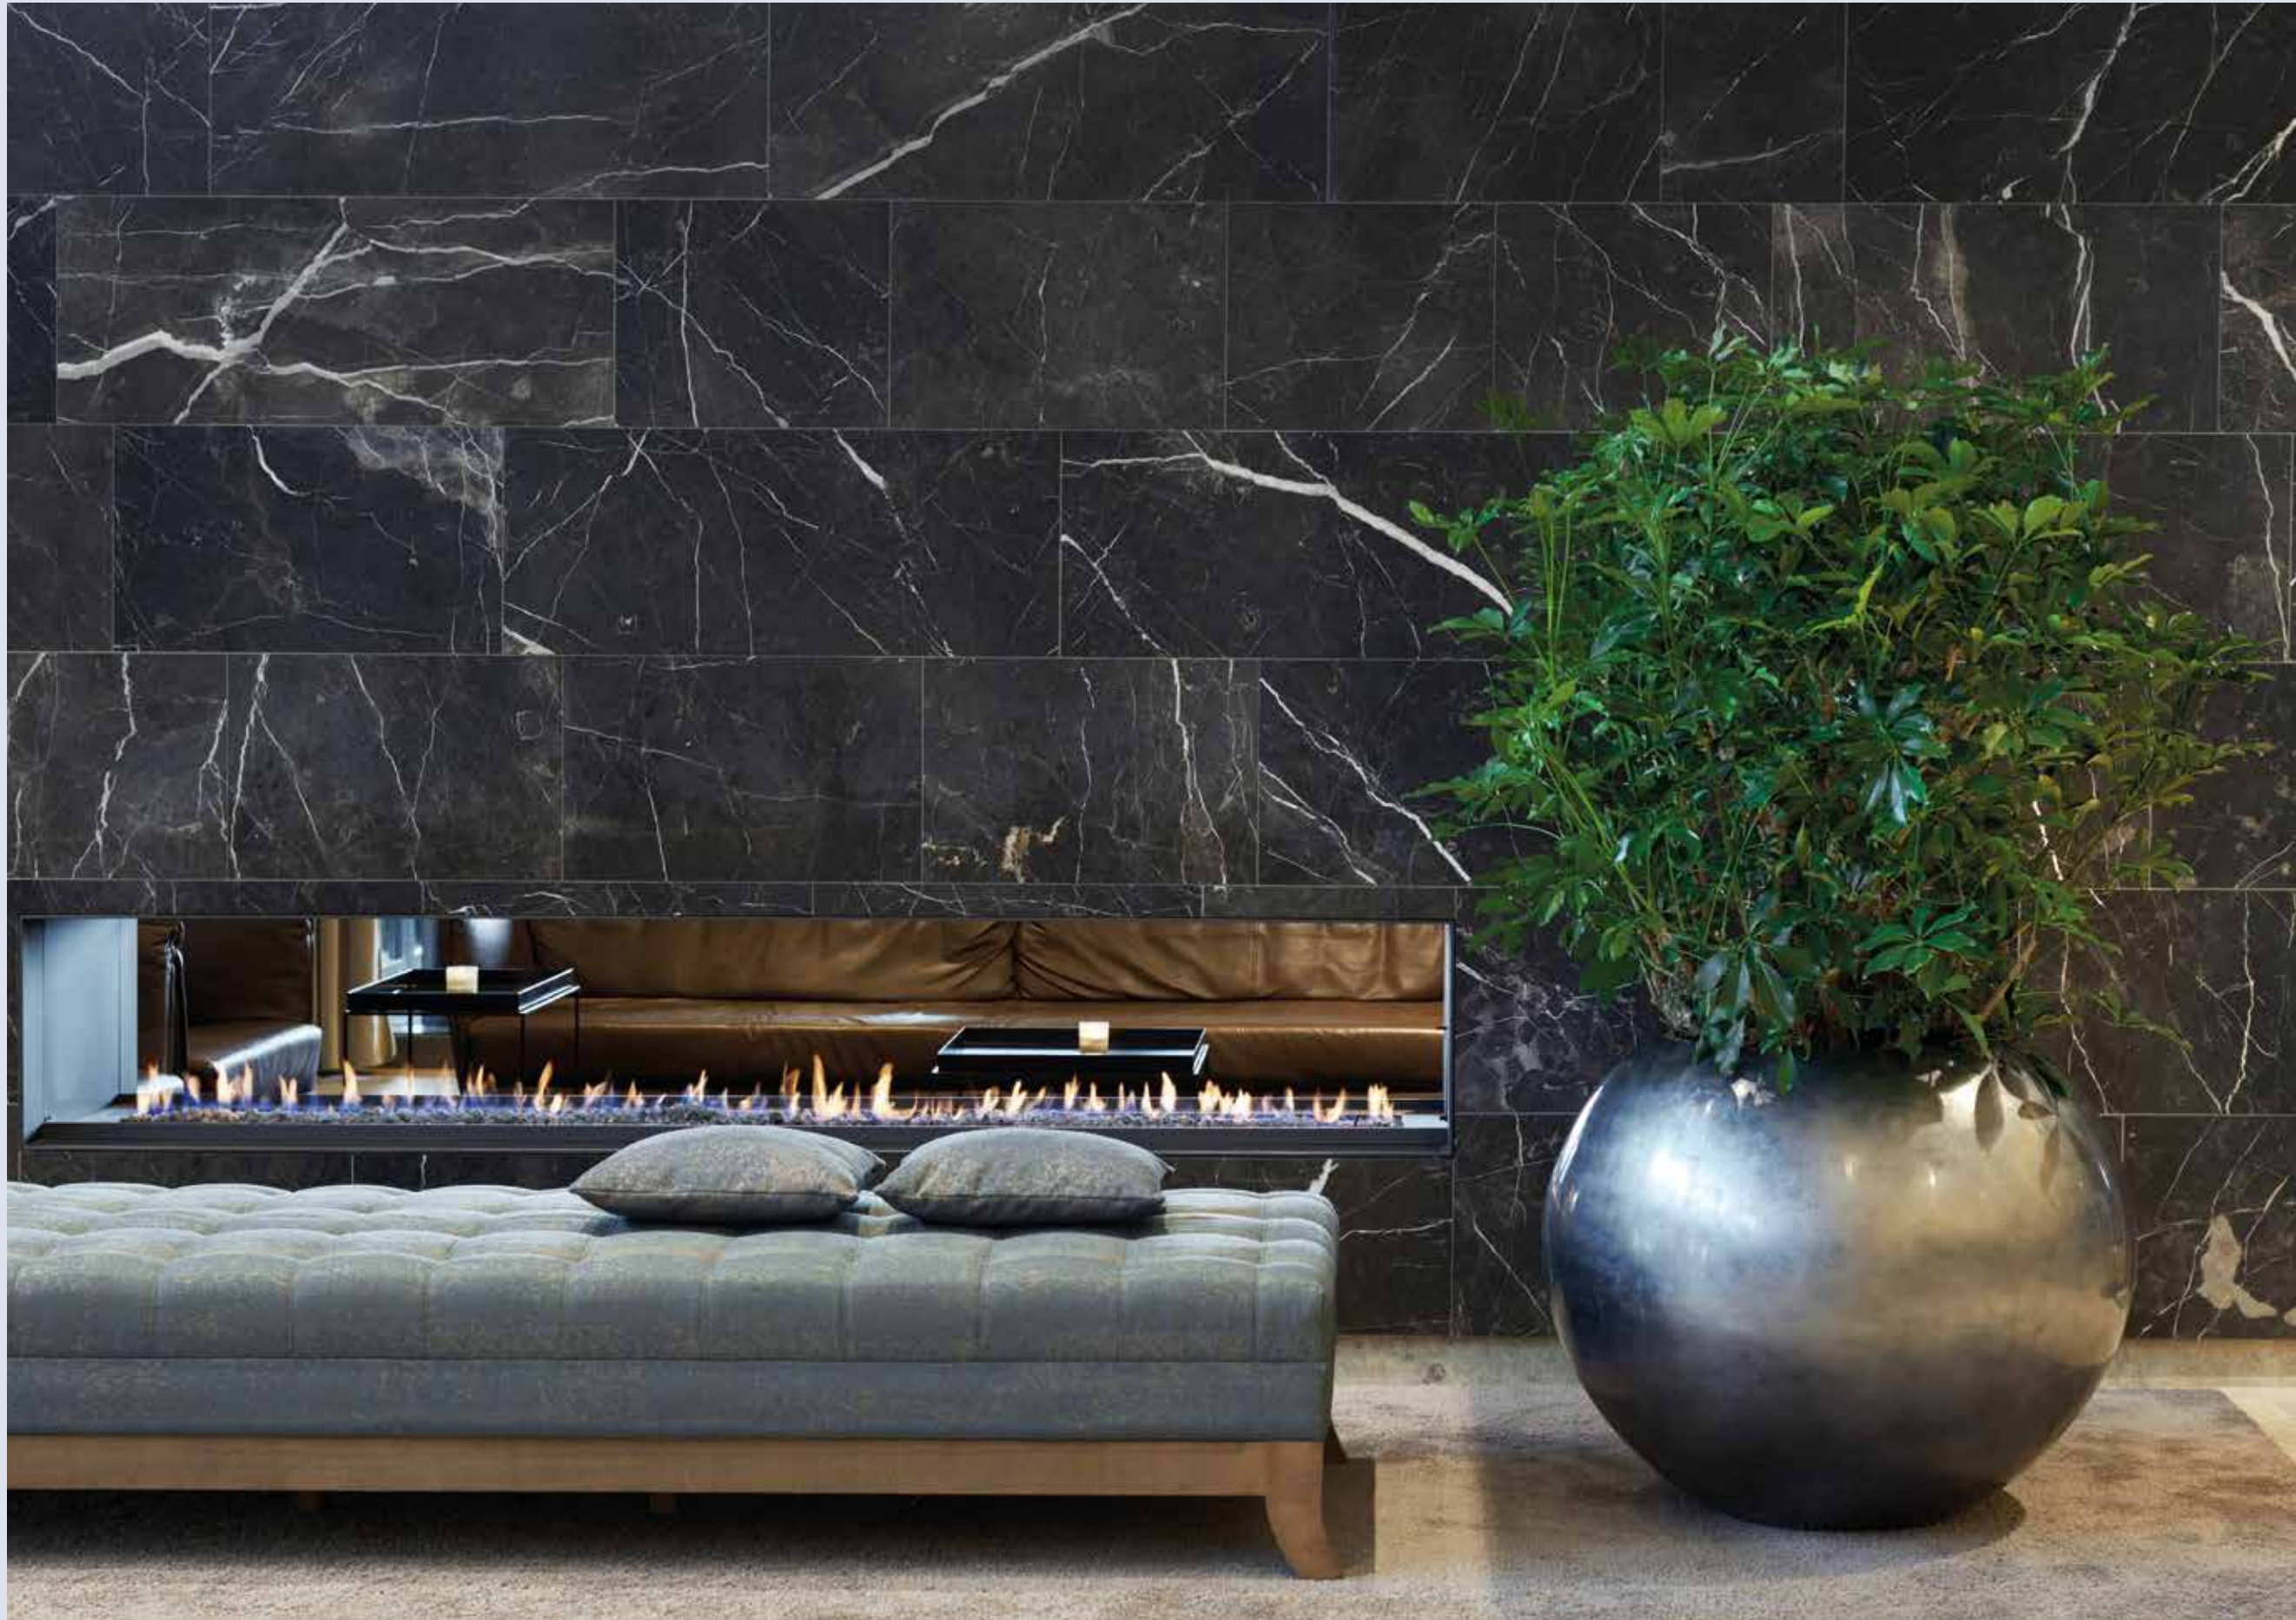

Bosco Pot Small ø45x50 Coconut

Vita Round Bowl Large ø92x74 Medium Silver