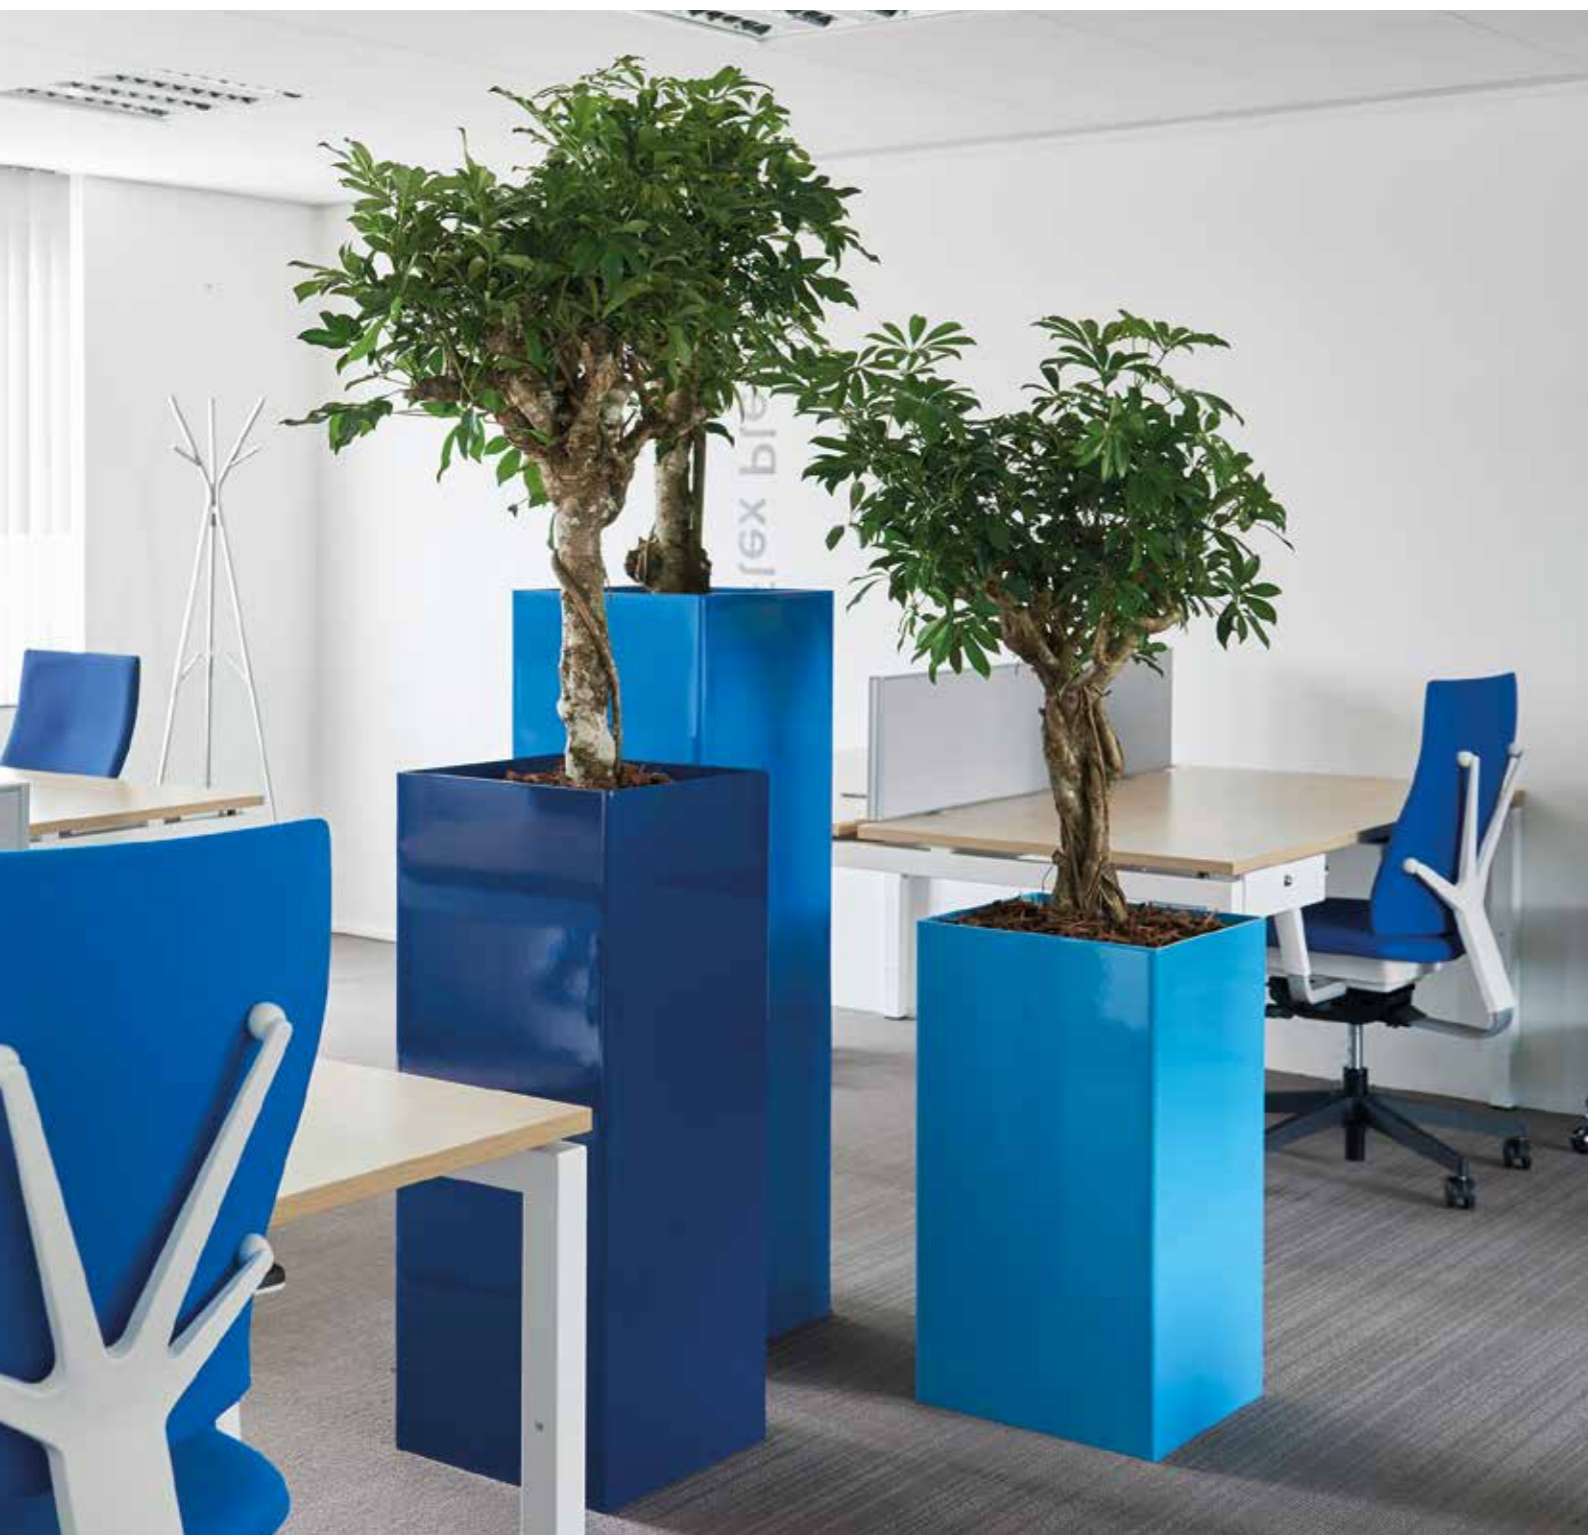

Chapeau Spain ø69x120 RAL9003

Prestige 40x40x75 NCS S2040-B
Prestige 40x40x100 NCS S2065-R90B
Prestige 40x40x125 NCS S5540-R90B